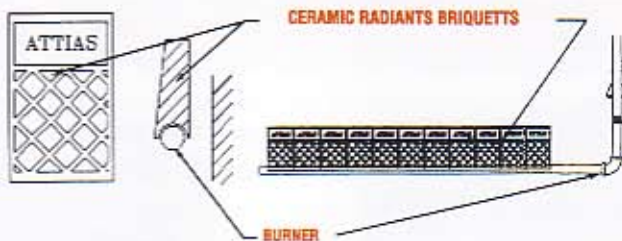

MINIMUM SPACE REQUIRED FOR MOVING SPITS IN AND OUT OF MACHINE COMFORTABLY

TOP VIEW

EXACT GLASS POSITION FROM TOP VIEW (A-A)

FRONT VIEW

RIGHT SIDEVIEW

DETAIL 1B

DETAIL 1A

**MODEL:
3BK-7SP**

Available in natural or LP gas
Gas pressure:
• Natural gas 5" water column
• LP gas 10" water column
• Weight of machine (see page 7)

STANDARD FEATURES

- 1) 1/2 hp motor-115 volts
- 2) Amperage- 8 amp
- 3) Total BTU's- 120,000
- 4) Amount of ceramic Radiants Briquettes- 33
- 5) Amount of single hooks- 14
- 6) Amount of double hooks- 21
- 7) Amount of spits-7
- 8) Four 6' legs
- 9) On/Off light switch
- 10) On/Off otor switch
- 11) Capacity of chickens: 28 to 35
- 12) Two sliding glass doors
- 13) Cord & plug