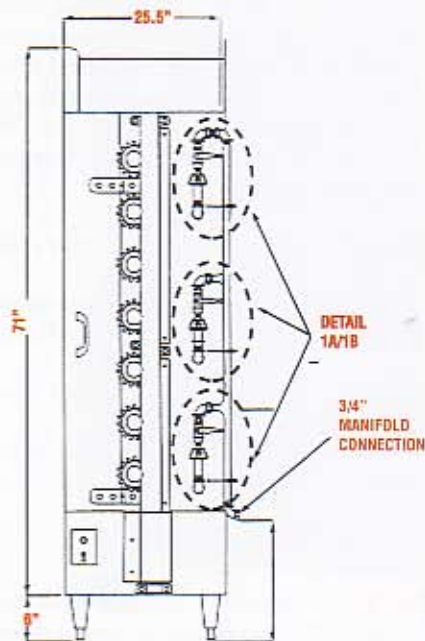

MINIMUM SPACE REQUIRED FOR MOVING SPITS IN AND OUT OF MACHINE COMFORTABLY

TOP VIEW

EXACT GLASS POSITION FROM TOP VIEW (A-A)

FRONT VIEW

RIGHT SIDEVIEW

DETAIL 1B

DETAIL 1A

**MODEL:
3BK-7SP**

Available in natural or LP gas
Gas pressure:
• Natural gas 5" water column
• LP gas 10" water column
• Weight of machine (see page 7)

STANDARD FEATURES

- 1) 1/2 hp motor-115 volts
- 2) Amperage- 8 amp
- 3) Total BTU's- 120,000
- 4) Amount of ceramic Radiants Briquettes- 33
- 5) Amount of single hooks- 14
- 6) Amount of double hooks- 21
- 7) Amount of spits-7
- 8) Four 6' legs
- 9) On/Off light switch
- 10) On/Off otor switch
- 11) Capacity of chickens: 28 to 35
- 12) Two sliding glass doors
- 13) Cord & plug