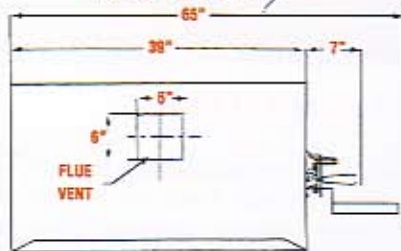

MINIMUM SPACE REQUIRED FOR MOVING SPITS IN AND OUT OF MACHINE COMFORTABLY

TOP VIEW

EXACT GLASS POSITION FROM TOP VIEW (A-A)

FRONT VIEW

RIGHT SIDEVIEW

DETAIL 1B

DETAIL 1A

**MODEL:
3BK-7SP**

Available in natural or LP gas
Gas pressure:
• Natural gas 5" water column
• LP gas 10" water column
• Weight of machine (see page 7)

STANDARD FEATURES

- 1) 1/2 hp motor-115 volts
- 2) Amperage- 8 amp
- 3) Total BTU's- 120,000
- 4) Amount of ceramic Radiants Briquettes- 33
- 5) Amount of single hooks- 14
- 6) Amount of double hooks- 21
- 7) Amount of spits-7
- 8) Four 6' legs
- 9) On/Off light switch
- 10) On/Off otor switch
- 11) Capacity of chickens: 28 to 35
- 12) Two sliding glass doors
- 13) Cord & plug