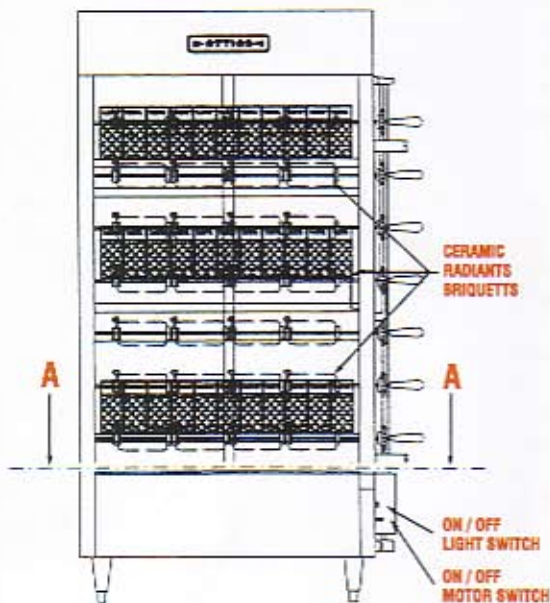

MINIMUM SPACE REQUIRED FOR MOVING SPITS IN AND OUT OF MACHINE COMFORTABLY

TOP VIEW

EXACT GLASS POSITION FROM TOP VIEW (A-A)

FRONT VIEW

RIGHT SIDEVIEW

DETAIL 1B

DETAIL 1A

**MODEL:
3BK-7SP**

Available in natural or LP gas
Gas pressure:
• Natural gas 5" water column
• LP gas 10" water column
• Weight of machine (see page 7)

STANDARD FEATURES

- 1) 1/2 hp motor-115 volts
- 2) Amperage- 8 amp
- 3) Total BTU's- 120,000
- 4) Amount of ceramic Radiants Briquettes- 33
- 5) Amount of single hooks- 14
- 6) Amount of double hooks- 21
- 7) Amount of spits-7
- 8) Four 6' legs
- 9) On/Off light switch
- 10) On/Off otor switch
- 11) Capacity of chickens: 28 to 35
- 12) Two sliding glass doors
- 13) Cord & plug